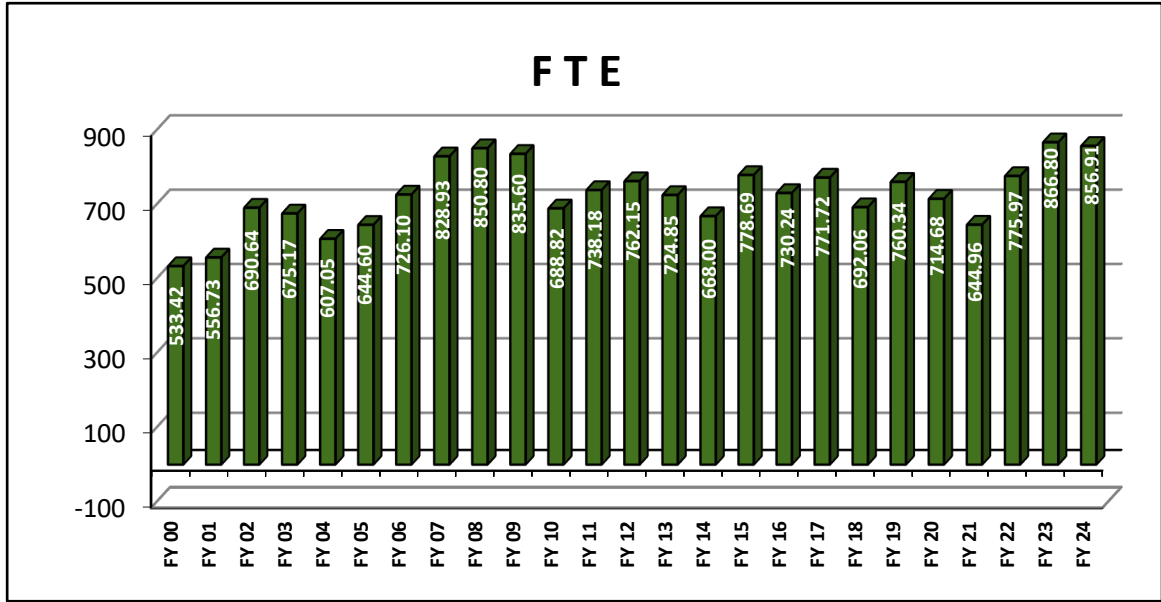

# Hagerstown Community College Workforce Solutions and Continuing Education FY 00 - FY 24 FTE and Enrollment