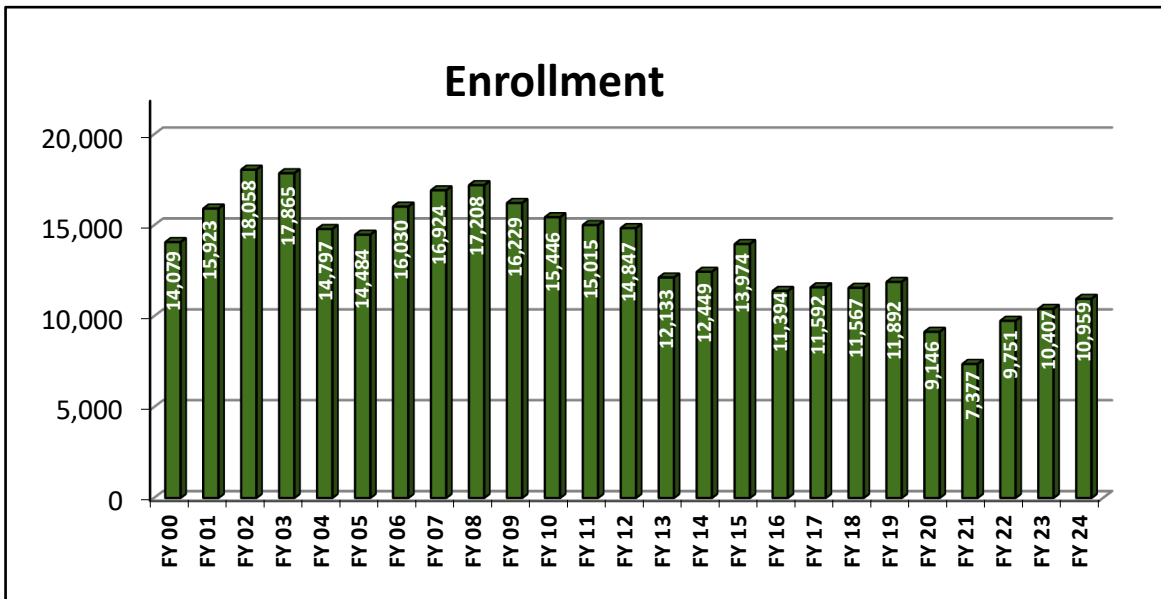

# Hagerstown Community College Workforce Solutions and Continuing Education FY 00 - FY 24 FTE and Enrollment