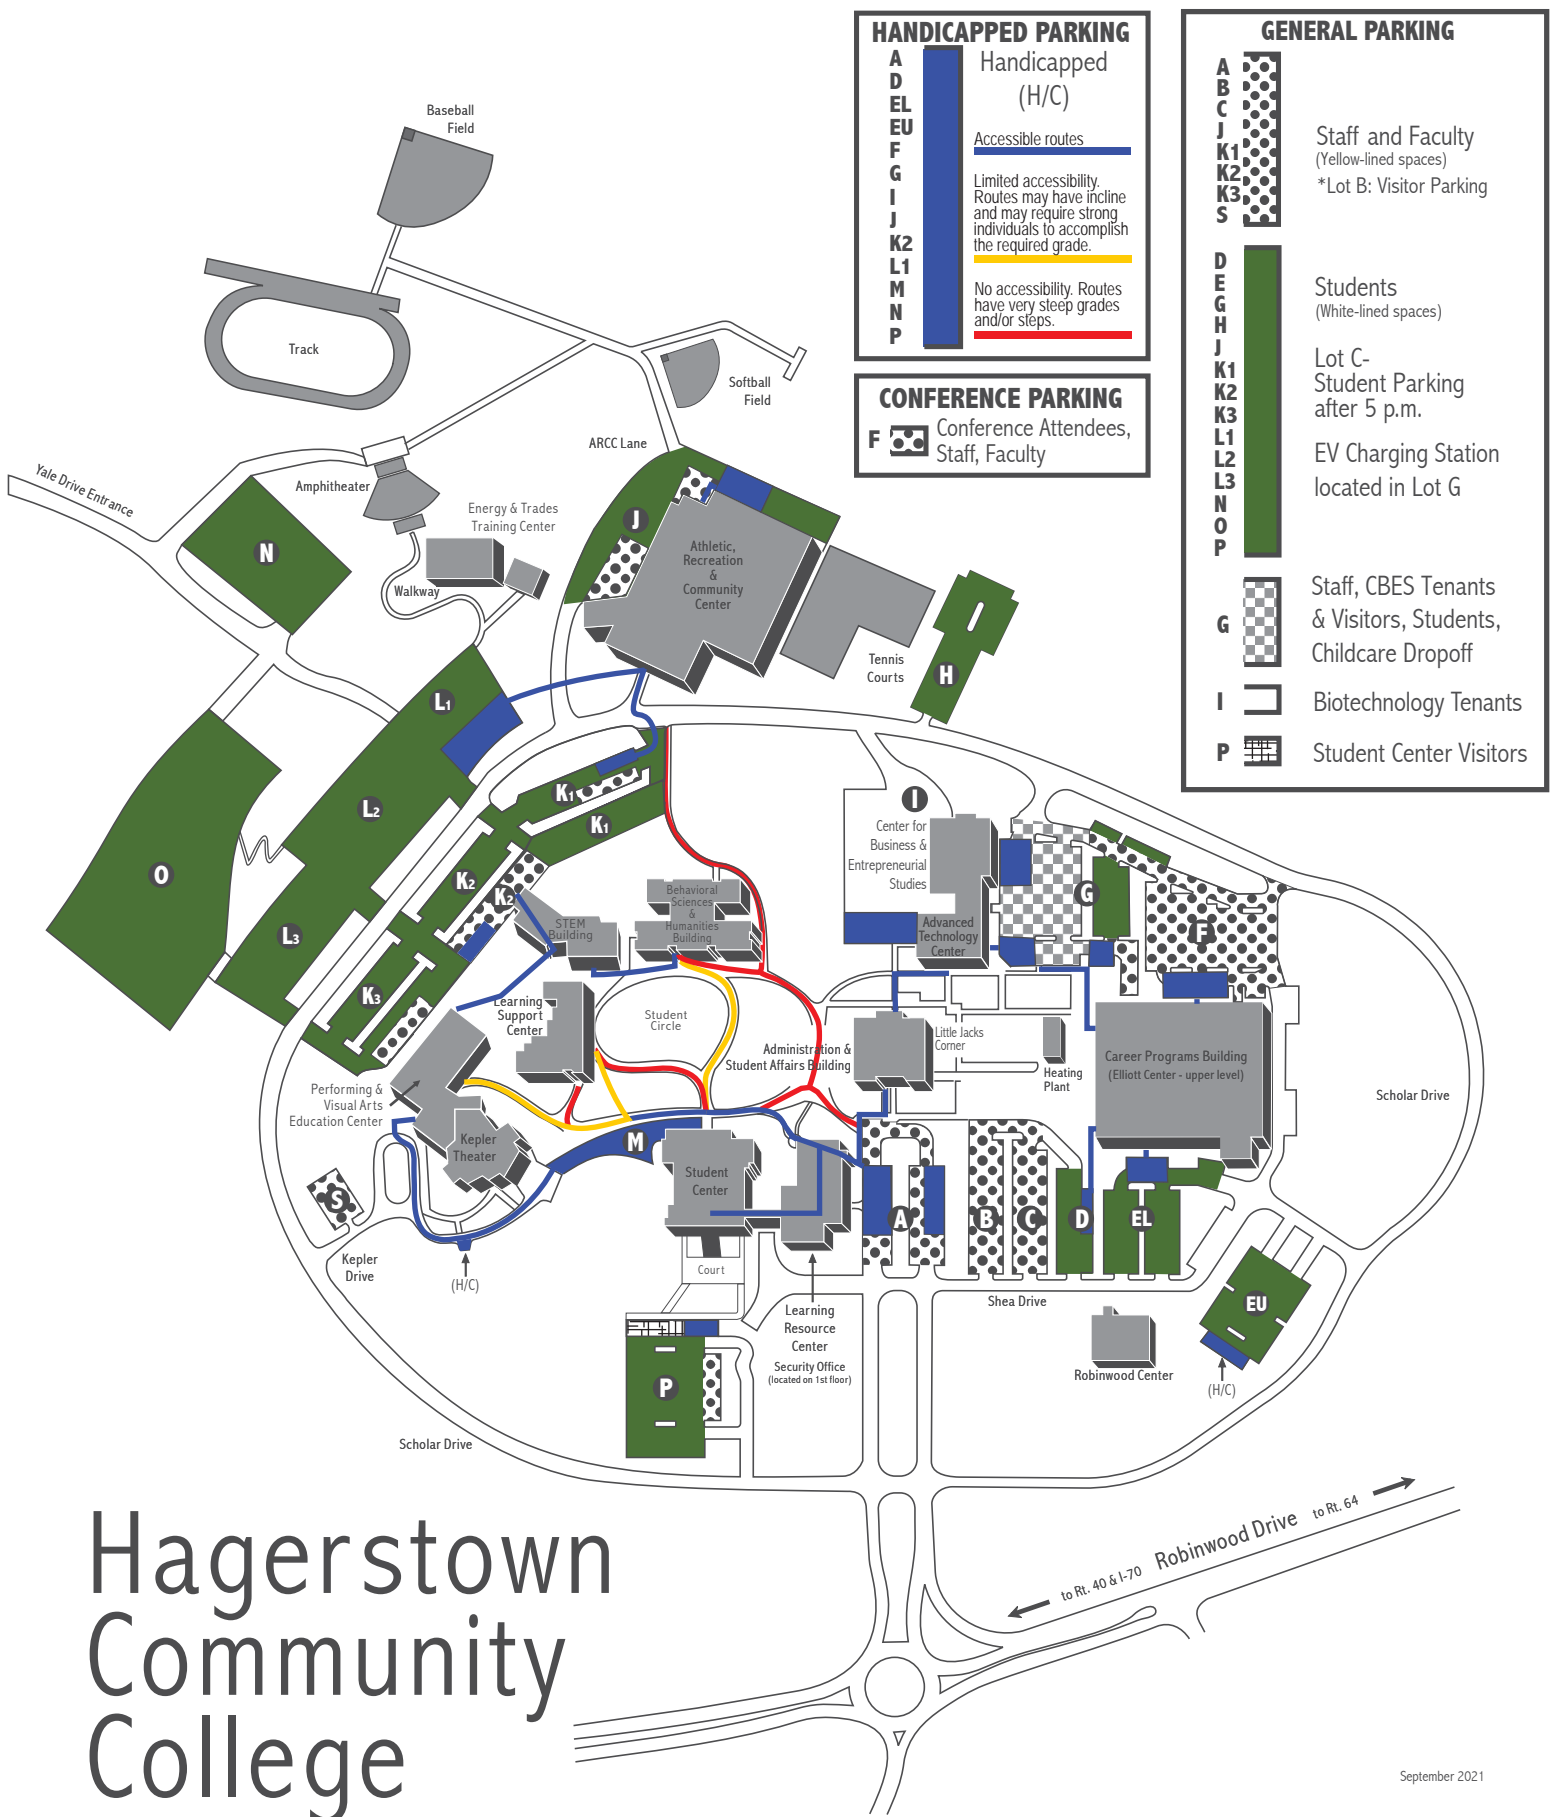

CAMPUS MAP

HANDICAPPED PARKING

A D E L EU F G I J K2 L1 M N P

Handicapped (H/C)

Accessible routes

Limited accessibility. Routes may have incline and may require strong individuals to accomplish the required grade.

No accessibility. Routes have very steep grades and/or steps.

CONFERENCE PARKING

F

Conference Attendees, Staff, Faculty

GENERAL PARKING

A B C J K1 K2 K3 S

Staff and Faculty (Yellow-lined spaces)
*Lot B: Visitor Parking

D E G H J K1 K2 K3 L1 L2 L3 N O P

Students (White-lined spaces)

Lot C- Student Parking after 5 p.m.

EV Charging Station located in Lot G

G

Staff, CBES Tenants & Visitors, Students, Childcare Dropoff

I

Biotechnology Tenants

P

Student Center Visitors

Hagerstown
Community
College